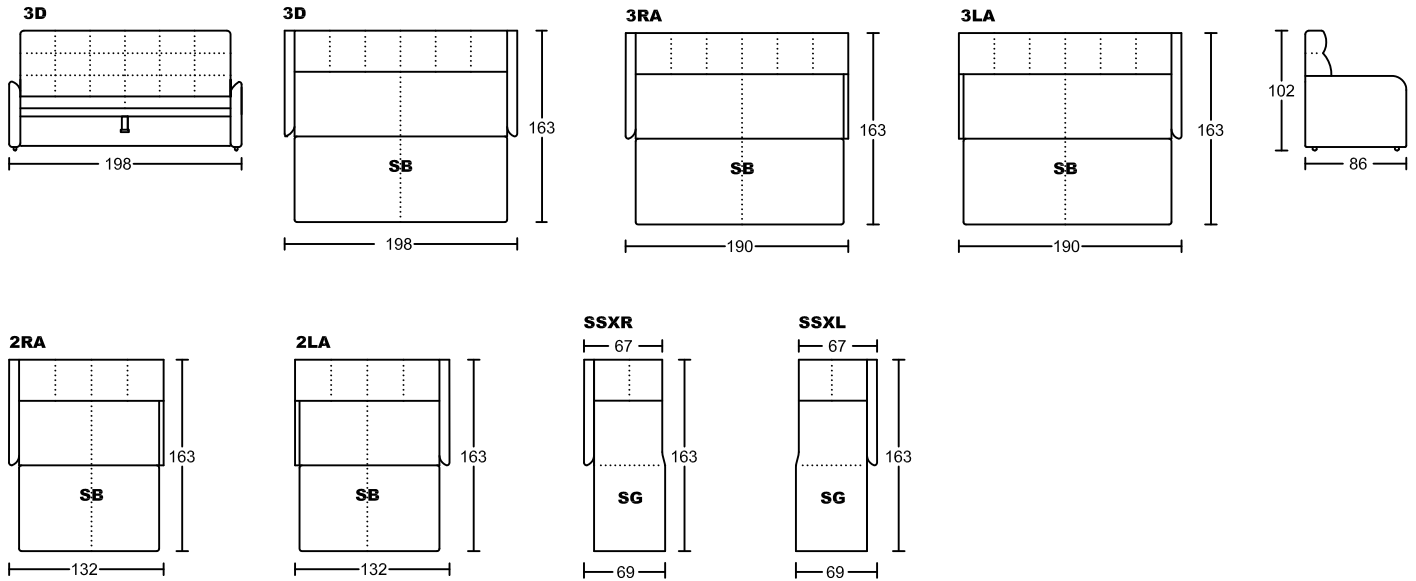

ACKER I 7124A

Designed by GIORMANI

SB-沙發床
SG-儲物

此為簡易圖僅供參考基本資料之用。
梳化產品屬軟性產品，請預算每件產品
規格會有公差為+/-5 厘米之內。
詳情必須查詢店員。（單位：cm）

The information is used for reference only.
The actual size of each piece of the product
should be subject to the discrepancies of +/-5cm.
Please check with our salespersons for further details.