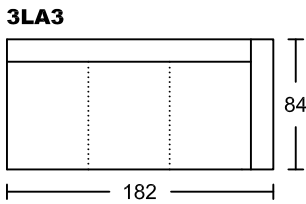

KOSMO I 4036A-M1

Designed by GIORMANI

此為簡易圖僅供參考基本資料之用。

梳化產品屬軟性產品，請預算每件產品規格會有公差為+/-5 厘米之內。

詳情必須查詢店員。（單位：cm）

The information is used for reference only.

The actual size of each piece of the product should be subject to the discrepancies of +/-5cm.