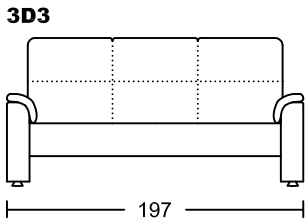

KOSMO I 4036A-M1

Designed by GIORMANI

此為簡易圖僅供參考基本資料之用。

梳化產品屬軟性產品，請預算每件產品規格會有公差為+/-5 厘米之內。

詳情必須查詢店員。（單位：cm）

The information is used for reference only.

The actual size of each piece of the product should be subject to the discrepancies of +/-5cm.