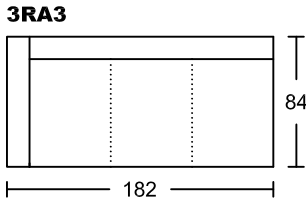

KOSMO I 4036A-M1

Designed by GIORMANI

此為簡易圖僅供參考基本資料之用。

梳化產品屬軟性產品，請預算每件產品規格會有公差為+/-5 厘米之內。

詳情必須查詢店員。（單位：cm）

The information is used for reference only.

The actual size of each piece of the product should be subject to the discrepancies of +/-5cm.