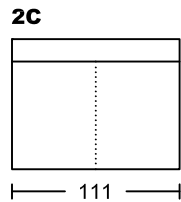

KOSMO I 4036A-M1

Designed by GIORMANI

此為簡易圖僅供參考基本資料之用。

梳化產品屬軟性產品，請預算每件產品規格會有公差為+/-5 厘米之內。

詳情必須查詢店員。（單位：cm）

The information is used for reference only.

The actual size of each piece of the product should be subject to the discrepancies of +/-5cm.