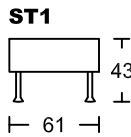

KOSMO I 4036A-M1

Designed by GIORMANI

此為簡易圖僅供參考基本資料之用。

梳化產品屬軟性產品，請預算每件產品規格會有公差為+/-5 厘米之內。

詳情必須查詢店員。（單位：cm）

The information is used for reference only.

The actual size of each piece of the product should be subject to the discrepancies of +/-5cm.