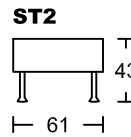

KOSMO I 4036A-M1

Designed by GIORMANI

此為簡易圖僅供參考基本資料之用。

梳化產品屬軟性產品，請預算每件產品規格會有公差為+/-5 厘米之內。

詳情必須查詢店員。（單位：cm）

The information is used for reference only.

The actual size of each piece of the product should be subject to the discrepancies of +/-5cm.