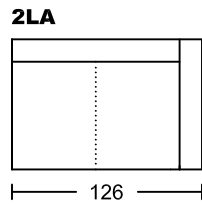

KOSMO I 4036A-M1

Designed by GIORMANI

此為簡易圖僅供參考基本資料之用。

梳化產品屬軟性產品，請預算每件產品規格會有公差為+/-5 厘米之內。

詳情必須查詢店員。（單位：cm）

The information is used for reference only.

The actual size of each piece of the product should be subject to the discrepancies of +/-5cm.