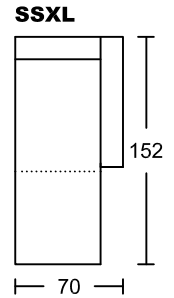

KOSMO I 4036A-M1

Designed by GIORMANI

此為簡易圖僅供參考基本資料之用。

梳化產品屬軟性產品，請預算每件產品規格會有公差為+/-5 厘米之內。

詳情必須查詢店員。（單位：cm）

The information is used for reference only.

The actual size of each piece of the product should be subject to the discrepancies of +/-5cm.