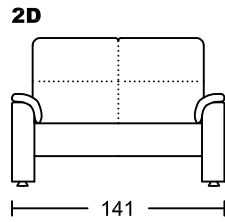

KOSMO I 4036A-M1

Designed by GIORMANI

此為簡易圖僅供參考基本資料之用。

梳化產品屬軟性產品，請預算每件產品規格會有公差為+/-5 厘米之內。

詳情必須查詢店員。（單位：cm）

The information is used for reference only.

The actual size of each piece of the product should be subject to the discrepancies of +/-5cm.