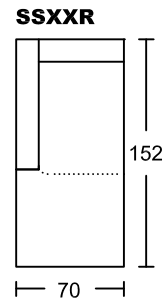

KOSMO I 4036A-M1

Designed by GIORMANI

此為簡易圖僅供參考基本資料之用。

梳化產品屬軟性產品，請預算每件產品規格會有公差為+/-5 厘米之內。

詳情必須查詢店員。（單位：cm）

The information is used for reference only.

The actual size of each piece of the product should be subject to the discrepancies of +/-5cm.