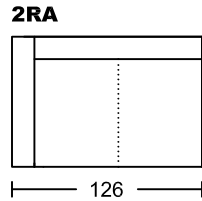

KOSMO I 4036A-M1

Designed by GIORMANI

此為簡易圖僅供參考基本資料之用。

梳化產品屬軟性產品，請預算每件產品規格會有公差為+/-5 厘米之內。

詳情必須查詢店員。（單位：cm）

The information is used for reference only.

The actual size of each piece of the product should be subject to the discrepancies of +/-5cm.