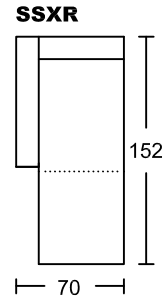

KOSMO I 4036A-M1

Designed by GIORMANI

此為簡易圖僅供參考基本資料之用。

梳化產品屬軟性產品，請預算每件產品規格會有公差為+/-5 厘米之內。

詳情必須查詢店員。（單位：cm）

The information is used for reference only.

The actual size of each piece of the product should be subject to the discrepancies of +/-5cm.