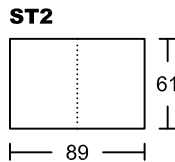

KOSMO I 4036A-M1

Designed by GIORMANI

此為簡易圖僅供參考基本資料之用。

梳化產品屬軟性產品，請預算每件產品規格會有公差為+/-5 厘米之內。

詳情必須查詢店員。（單位：cm）

The information is used for reference only.

The actual size of each piece of the product should be subject to the discrepancies of +/-5cm.