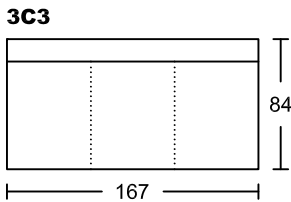

KOSMO I 4036A-M1

Designed by GIORMANI

此為簡易圖僅供參考基本資料之用。

梳化產品屬軟性產品，請預算每件產品規格會有公差為+/-5 厘米之內。

詳情必須查詢店員。（單位：cm）

The information is used for reference only.

The actual size of each piece of the product should be subject to the discrepancies of +/-5cm.