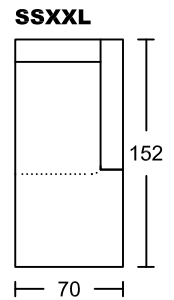

KOSMO I 4036A-M1

Designed by GIORMANI

此為簡易圖僅供參考基本資料之用。

梳化產品屬軟性產品，請預算每件產品規格會有公差為+/-5 厘米之內。

詳情必須查詢店員。（單位：cm）

The information is used for reference only.

The actual size of each piece of the product should be subject to the discrepancies of +/-5cm.