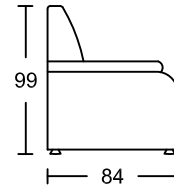

KOSMO I 4036A-M1

Designed by GIORMANI

此為簡易圖僅供參考基本資料之用。

梳化產品屬軟性產品，請預算每件產品規格會有公差為+/-5 厘米之內。

詳情必須查詢店員。（單位：cm）

The information is used for reference only.

The actual size of each piece of the product should be subject to the discrepancies of +/-5cm.