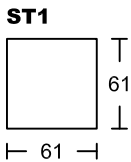

KOSMO I 4036A-M1

Designed by GIORMANI

此為簡易圖僅供參考基本資料之用。

梳化產品屬軟性產品，請預算每件產品規格會有公差為+/-5 厘米之內。

詳情必須查詢店員。（單位：cm）

The information is used for reference only.

The actual size of each piece of the product should be subject to the discrepancies of +/-5cm.