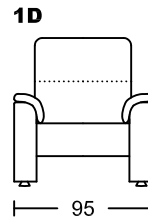

KOSMO I 4036A-M1

Designed by GIORMANI

此為簡易圖僅供參考基本資料之用。

梳化產品屬軟性產品，請預算每件產品規格會有公差為+/-5 厘米之內。

詳情必須查詢店員。（單位：cm）

The information is used for reference only.

The actual size of each piece of the product should be subject to the discrepancies of +/-5cm.