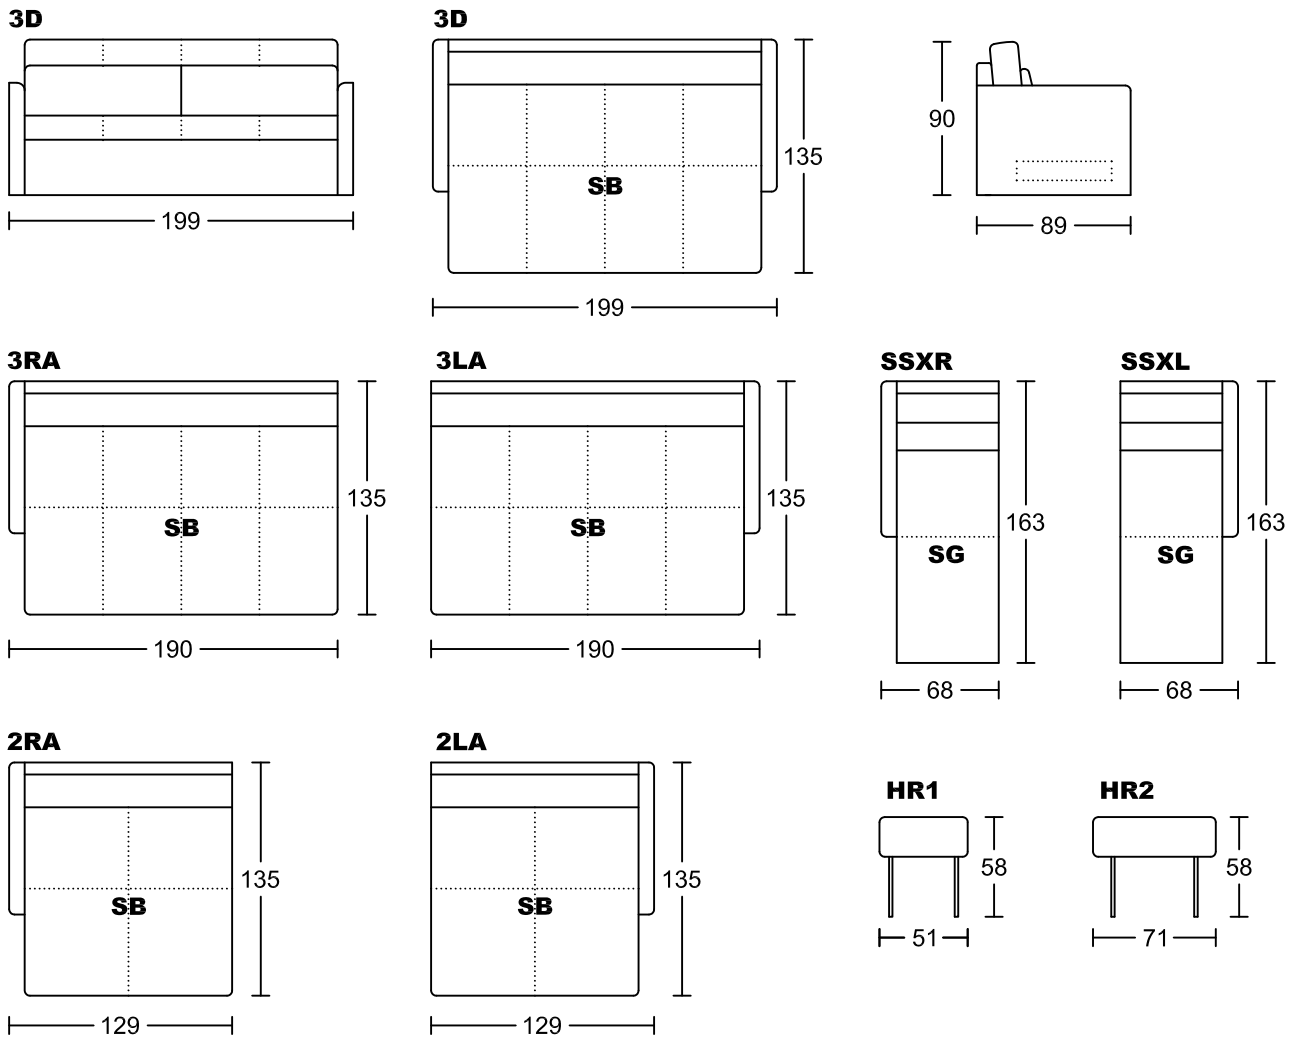

# FRIEDRICH I 7167A

## Designed by GIORMANI

SB-沙發床  
SG-儲物

此為簡易圖僅供參考基本資料之用。  
梳化產品屬軟性產品，請預算每件產品  
規格會有公差為 $\pm 5$ 厘米之內。  
詳情必須查詢店員。（單位：cm）

**The information is used for reference only.  
The actual size of each piece of the product  
should be subject to the discrepancies of  $\pm 5$ cm.  
Please check with our salespersons for further details.  
27/2/2025**