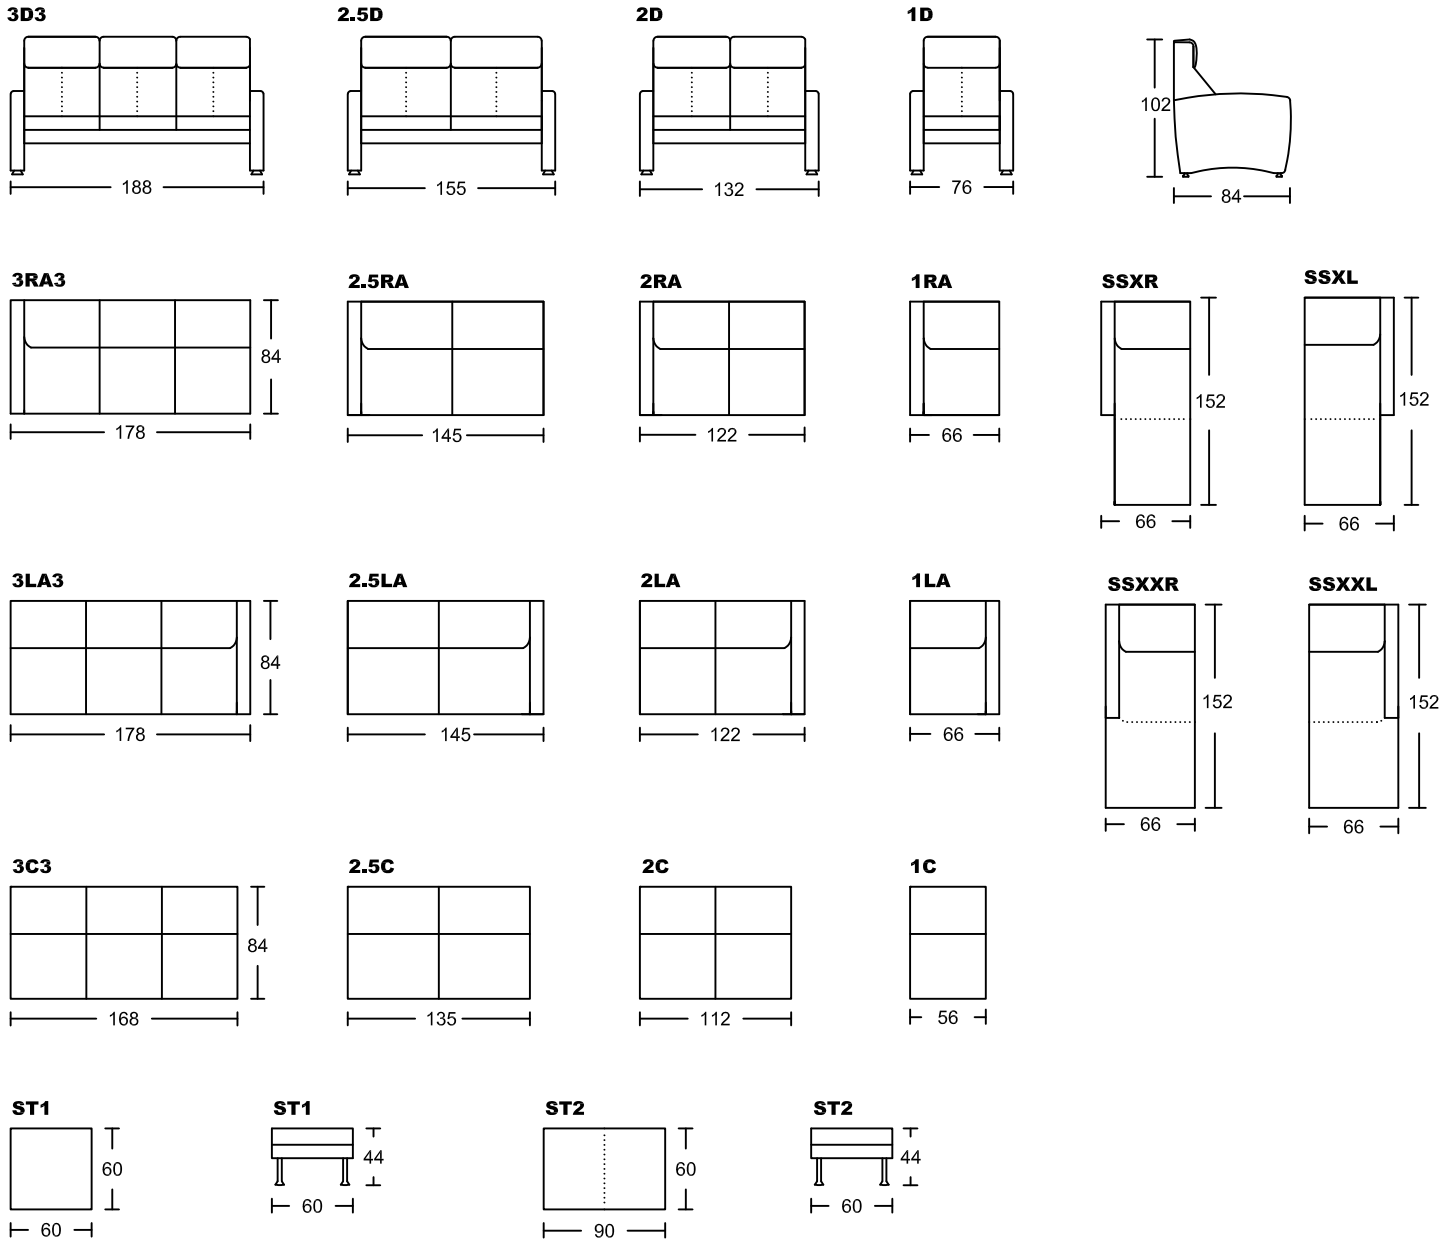

CARINA IX 4048A-M1

Designed by GIORMANI

此為簡易圖僅供參考基本資料之用。
 梳化產品屬軟性產品，請預算每件產品
 規格會有公差為+/-5 厘米之內。
 詳情必須查詢店員。（單位：cm）

The information is used for reference only.
The actual size of each piece of the product
should be subject to the discrepancies of +/-5cm.
Please check with our salespersons for further details.
 24/05/2023