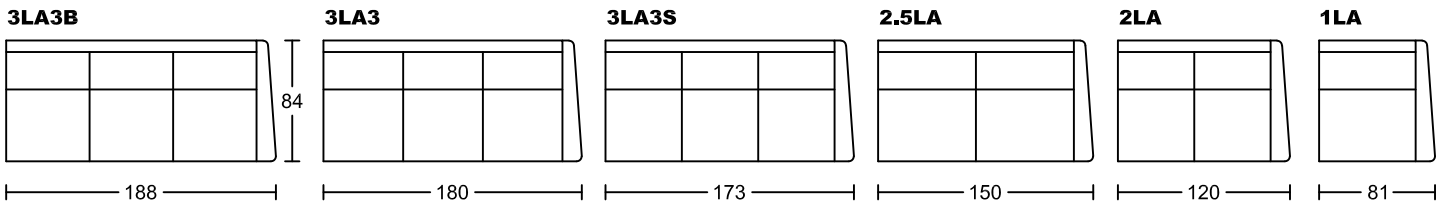

## Designed by GIORMANI

此為簡易圖僅供參考基本資料之用。  
梳化產品屬軟性產品，請預算每件產品  
規格會有公差為+/-5 厘米之內。  
詳情必須查詢店員。（單位：cm）

**The information is used for reference only.**  
**The actual size of each piece of the product**  
**should be subject to the discrepancies of +/-5cm.**  
**Please check with our salespersons for further details.**  
24/05/2023