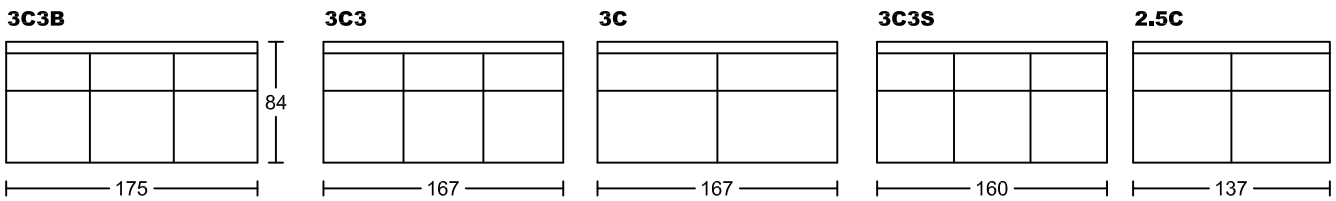

## Designed by GIORMANI

此為簡易圖僅供參考基本資料之用。  
梳化產品屬軟性產品，請預算每件產品  
規格會有公差為+/-5 厘米之內。  
詳情必須查詢店員。（單位：cm）

**The information is used for reference only.**  
**The actual size of each piece of the product**  
**should be subject to the discrepancies of +/-5cm.**  
**Please check with our salespersons for further details.**  
24/05/2023