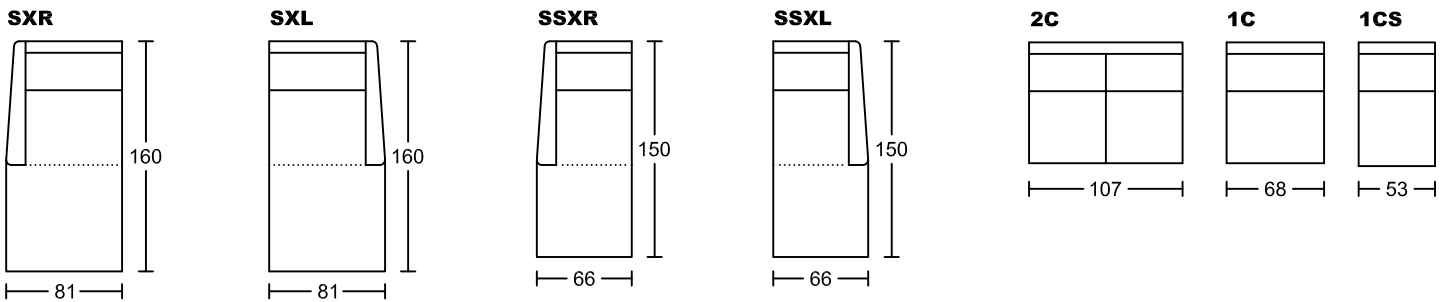

## Designed by GIORMANI

此為簡易圖僅供參考基本資料之用。  
梳化產品屬軟性產品，請預算每件產品  
規格會有公差為+/-5 厘米之內。  
詳情必須查詢店員。（單位：cm）

**The information is used for reference only.**  
**The actual size of each piece of the product**  
**should be subject to the discrepancies of +/-5cm.**  
**Please check with our salespersons for further details.**  
24/05/2023