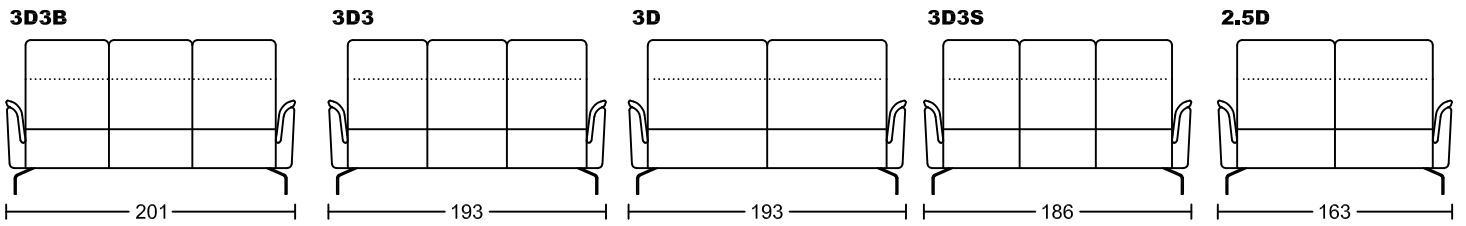

## Designed by GIORMANI

此為簡易圖僅供參考基本資料之用。  
梳化產品屬軟性產品，請預算每件產品  
規格會有公差為+/-5 厘米之內。  
詳情必須查詢店員。（單位：cm）

**The information is used for reference only.**  
**The actual size of each piece of the product**  
**should be subject to the discrepancies of +/-5cm.**  
**Please check with our salespersons for further details.**  
24/05/2023