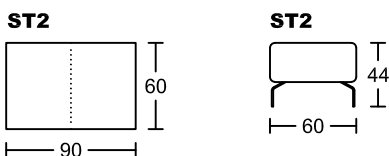

## Designed by GIORMANI

此為簡易圖僅供參考基本資料之用。  
梳化產品屬軟性產品，請預算每件產品  
規格會有公差為+/-5 厘米之內。  
詳情必須查詢店員。（單位：cm）

**The information is used for reference only.**  
**The actual size of each piece of the product**  
**should be subject to the discrepancies of +/-5cm.**  
**Please check with our salespersons for further details.**  
24/05/2023