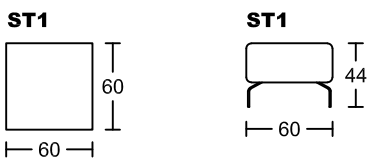

# MERING I 4050A-M1

## Designed by GIORMANI

此為簡易圖僅供參考基本資料之用。  
梳化產品屬軟性產品，請預算每件產品  
規格會有公差為+/-5 厘米之內。  
詳情必須查詢店員。（單位：cm）

**The information is used for reference only.**  
**The actual size of each piece of the product**  
**should be subject to the discrepancies of +/-5cm.**  
**Please check with our salespersons for further details.**  
24/05/2023