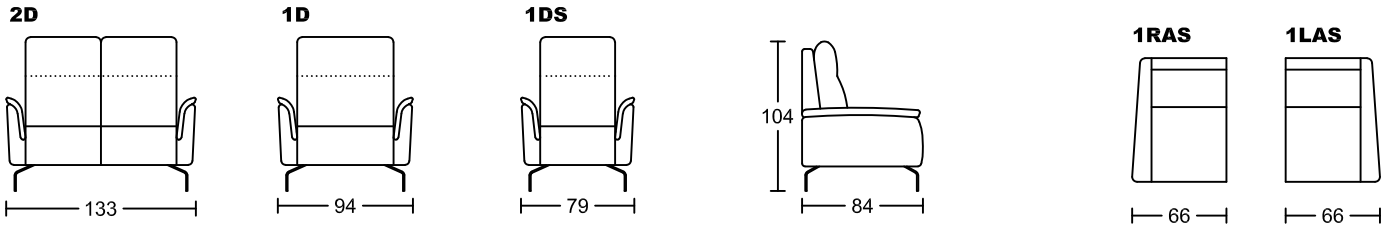

## Designed by GIORMANI

此為簡易圖僅供參考基本資料之用。  
梳化產品屬軟性產品，請預算每件產品  
規格會有公差為+/-5 厘米之內。  
詳情必須查詢店員。（單位：cm）

**The information is used for reference only.**  
**The actual size of each piece of the product**  
**should be subject to the discrepancies of +/-5cm.**  
**Please check with our salespersons for further details.**  
24/05/2023