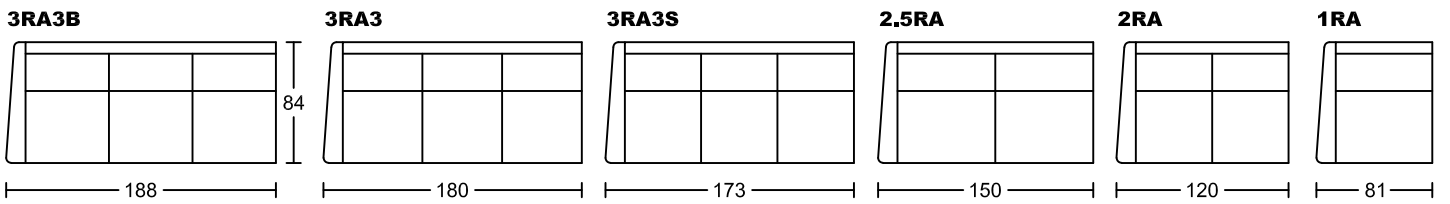

## Designed by GIORMANI

此為簡易圖僅供參考基本資料之用。  
梳化產品屬軟性產品，請預算每件產品  
規格會有公差為+/-5 厘米之內。  
詳情必須查詢店員。（單位：cm）

**The information is used for reference only.**  
**The actual size of each piece of the product**  
**should be subject to the discrepancies of +/-5cm.**  
**Please check with our salespersons for further details.**  
24/05/2023