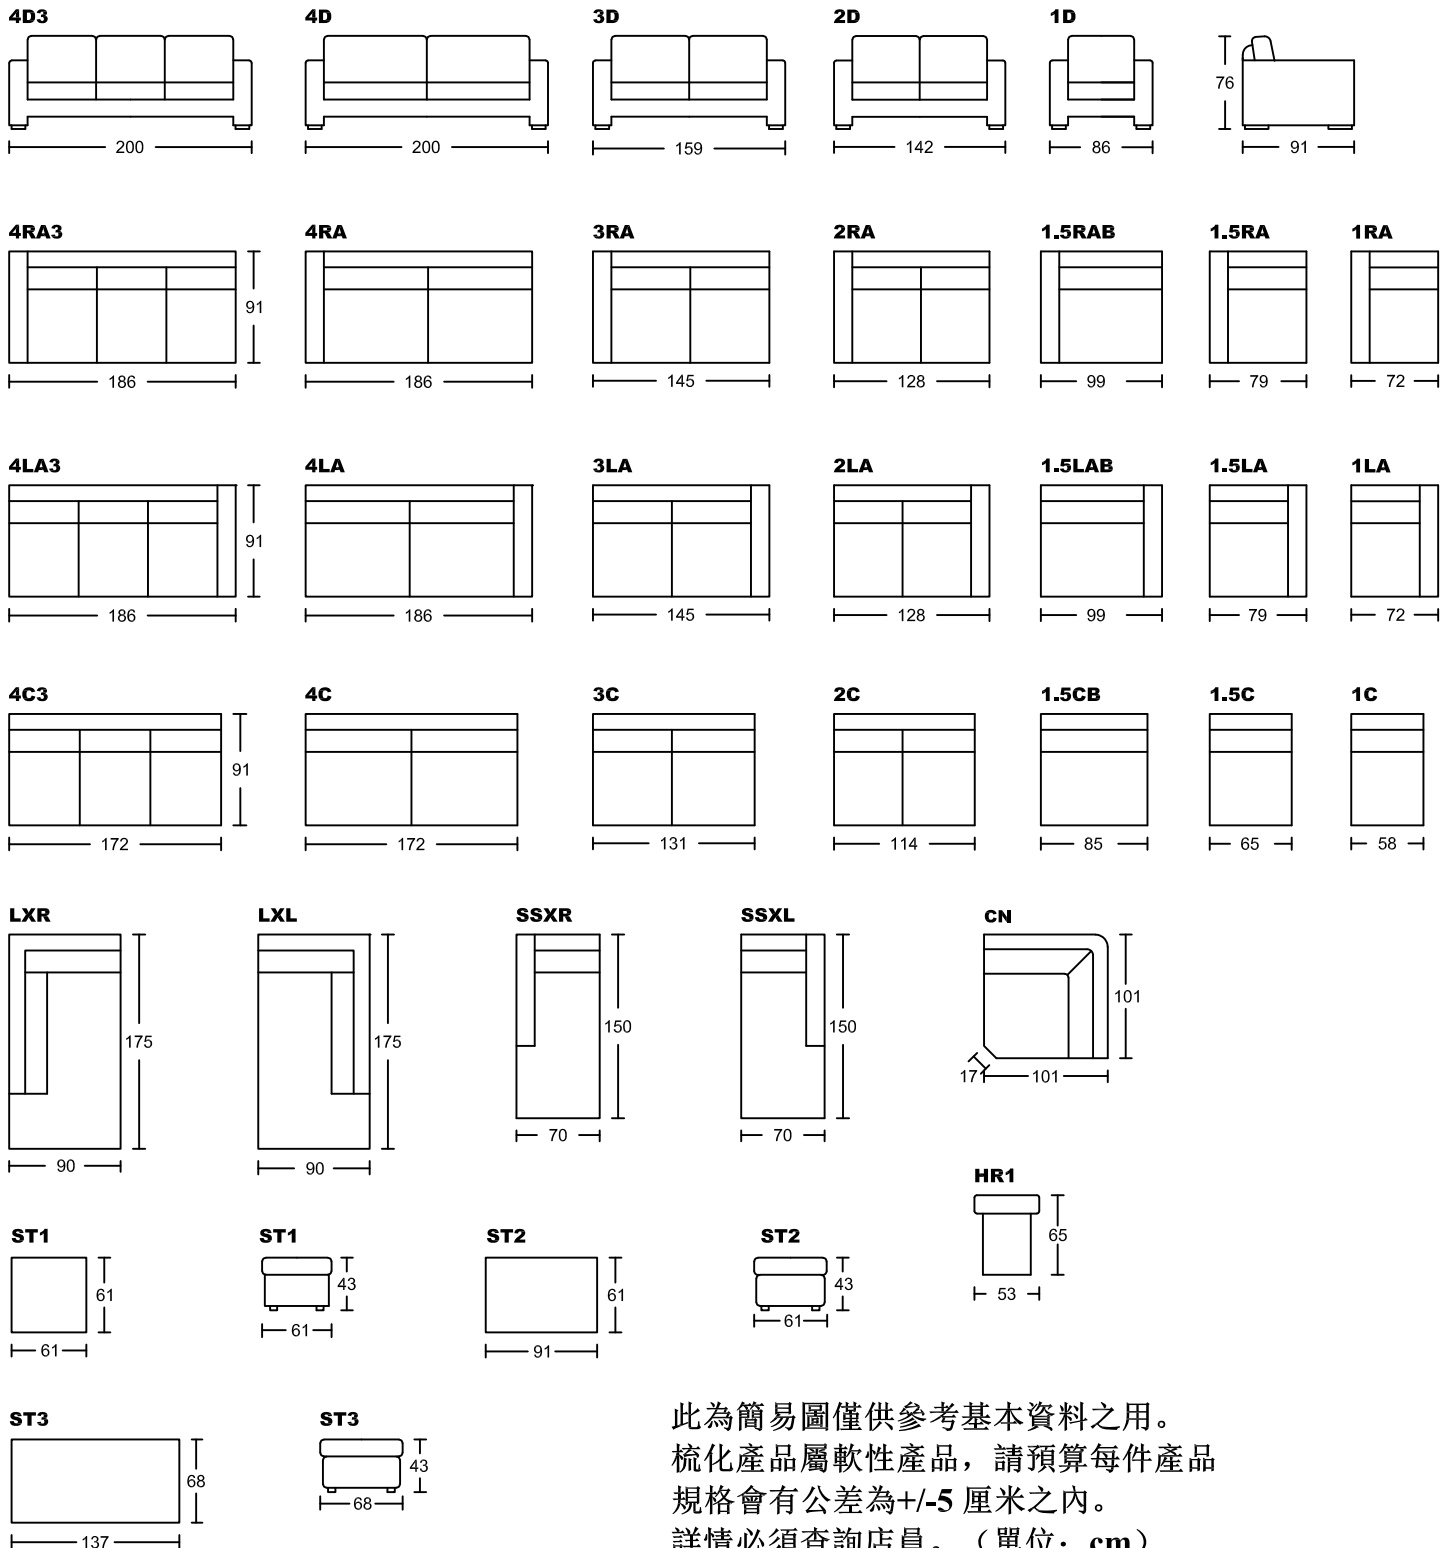

# LIBRA II 5032A-H1

## Designed by GIORMANI

此為簡易圖僅供參考基本資料之用。  
 梳化產品屬軟性產品，請預算每件產品  
 規格會有公差為+/-5 厘米之內。  
 詳情必須查詢店員。（單位：cm）  
**The information is used for reference only.**  
**The actual size of each piece of the product**  
**should be subject to the discrepancies of +/-5cm.**  
**Please check with our salespersons for further details.**  
 25/05/2023