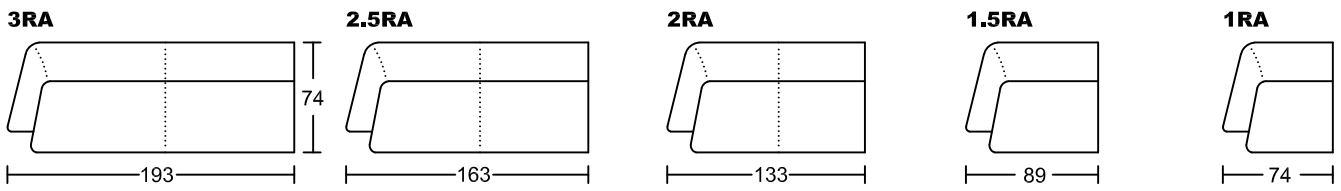

BREEZE II 5838A-H1

Designed by GIORMANI

此為簡易圖僅供參考基本資料之用。
 梳化產品屬軟性產品，請預算每件產品
 規格會有公差為 ± 5 厘米之內。
 詳情必須查詢店員。（單位：cm）

The information is used for reference only.
The actual size of each piece of the product
should be subject to the discrepancies of ± 5 cm.
Please check with our salespersons for further details.
 25/05/2023