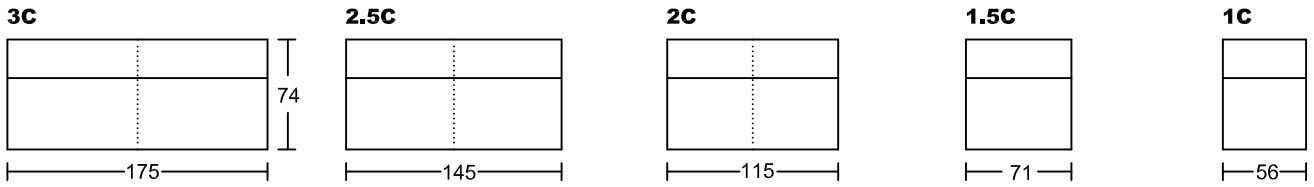

BREEZE II 5838A-H1

Designed by GIORMANI

此為簡易圖僅供參考基本資料之用。
 梳化產品屬軟性產品，請預算每件產品
 規格會有公差為 ± 5 厘米之內。
 詳情必須查詢店員。（單位：cm）

The information is used for reference only.
The actual size of each piece of the product
should be subject to the discrepancies of ± 5 cm.
Please check with our salespersons for further details.
 25/05/2023