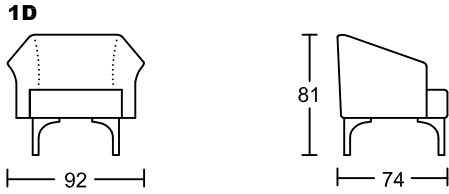

BREEZE II 5838A-H1

Designed by GIORMANI

此為簡易圖僅供參考基本資料之用。
 梳化產品屬軟性產品，請預算每件產品
 規格會有公差為 ± 5 厘米之內。
 詳情必須查詢店員。（單位：cm）

The information is used for reference only.
The actual size of each piece of the product
should be subject to the discrepancies of ± 5 cm.
Please check with our salespersons for further details.
 25/05/2023