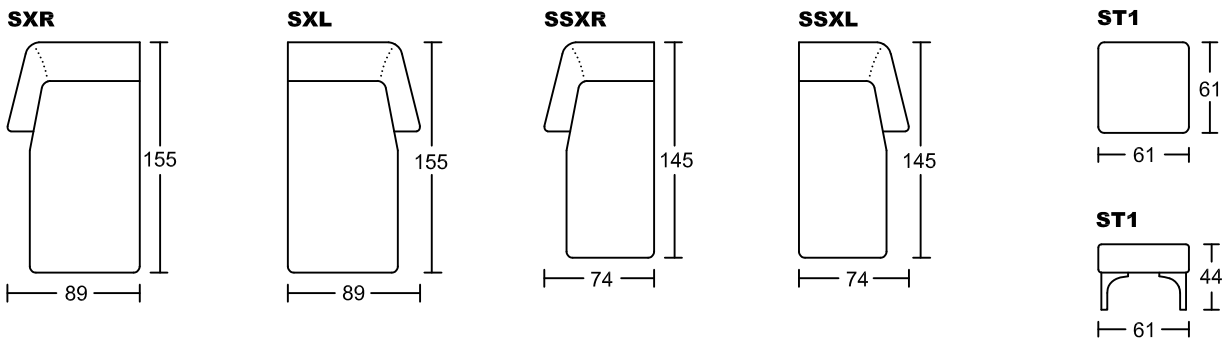

BREEZE II 5838A-H1

Designed by GIORMANI

此為簡易圖僅供參考基本資料之用。
 梳化產品屬軟性產品，請預算每件產品
 規格會有公差為 ± 5 厘米之內。
 詳情必須查詢店員。（單位：cm）

The information is used for reference only.
The actual size of each piece of the product
should be subject to the discrepancies of ± 5 cm.
Please check with our salespersons for further details.
 25/05/2023