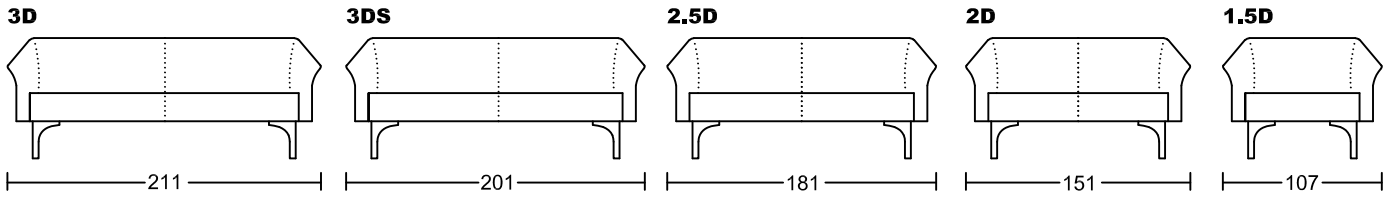

BREEZE II 5838A-H1

Designed by GIORMANI

此為簡易圖僅供參考基本資料之用。
 梳化產品屬軟性產品，請預算每件產品
 規格會有公差為 ± 5 厘米之內。
 詳情必須查詢店員。（單位：cm）

The information is used for reference only.
The actual size of each piece of the product
should be subject to the discrepancies of ± 5 cm.
Please check with our salespersons for further details.
 25/05/2023