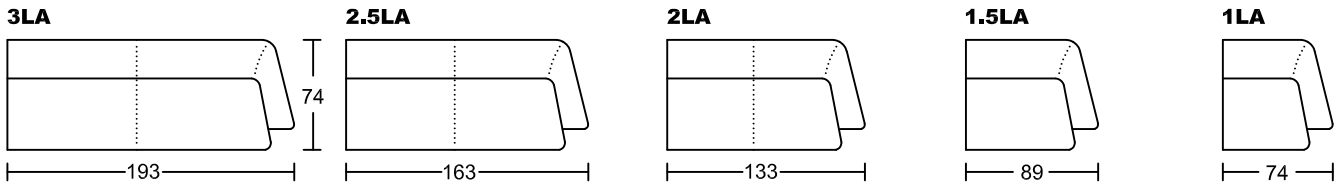

BREEZE II 5838A-H1

Designed by GIORMANI

此為簡易圖僅供參考基本資料之用。
 梳化產品屬軟性產品，請預算每件產品
 規格會有公差為 ± 5 厘米之內。
 詳情必須查詢店員。（單位：cm）

The information is used for reference only.
The actual size of each piece of the product
should be subject to the discrepancies of ± 5 cm.
Please check with our salespersons for further details.
 25/05/2023