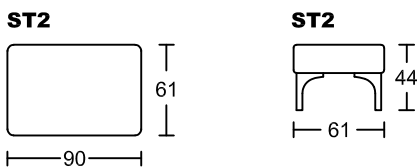

BREEZE II 5838A-H1

Designed by GIORMANI

此為簡易圖僅供參考基本資料之用。
 梳化產品屬軟性產品，請預算每件產品
 規格會有公差為 ± 5 厘米之內。
 詳情必須查詢店員。（單位：cm）

The information is used for reference only.
The actual size of each piece of the product
should be subject to the discrepancies of ± 5 cm.
Please check with our salespersons for further details.
 25/05/2023